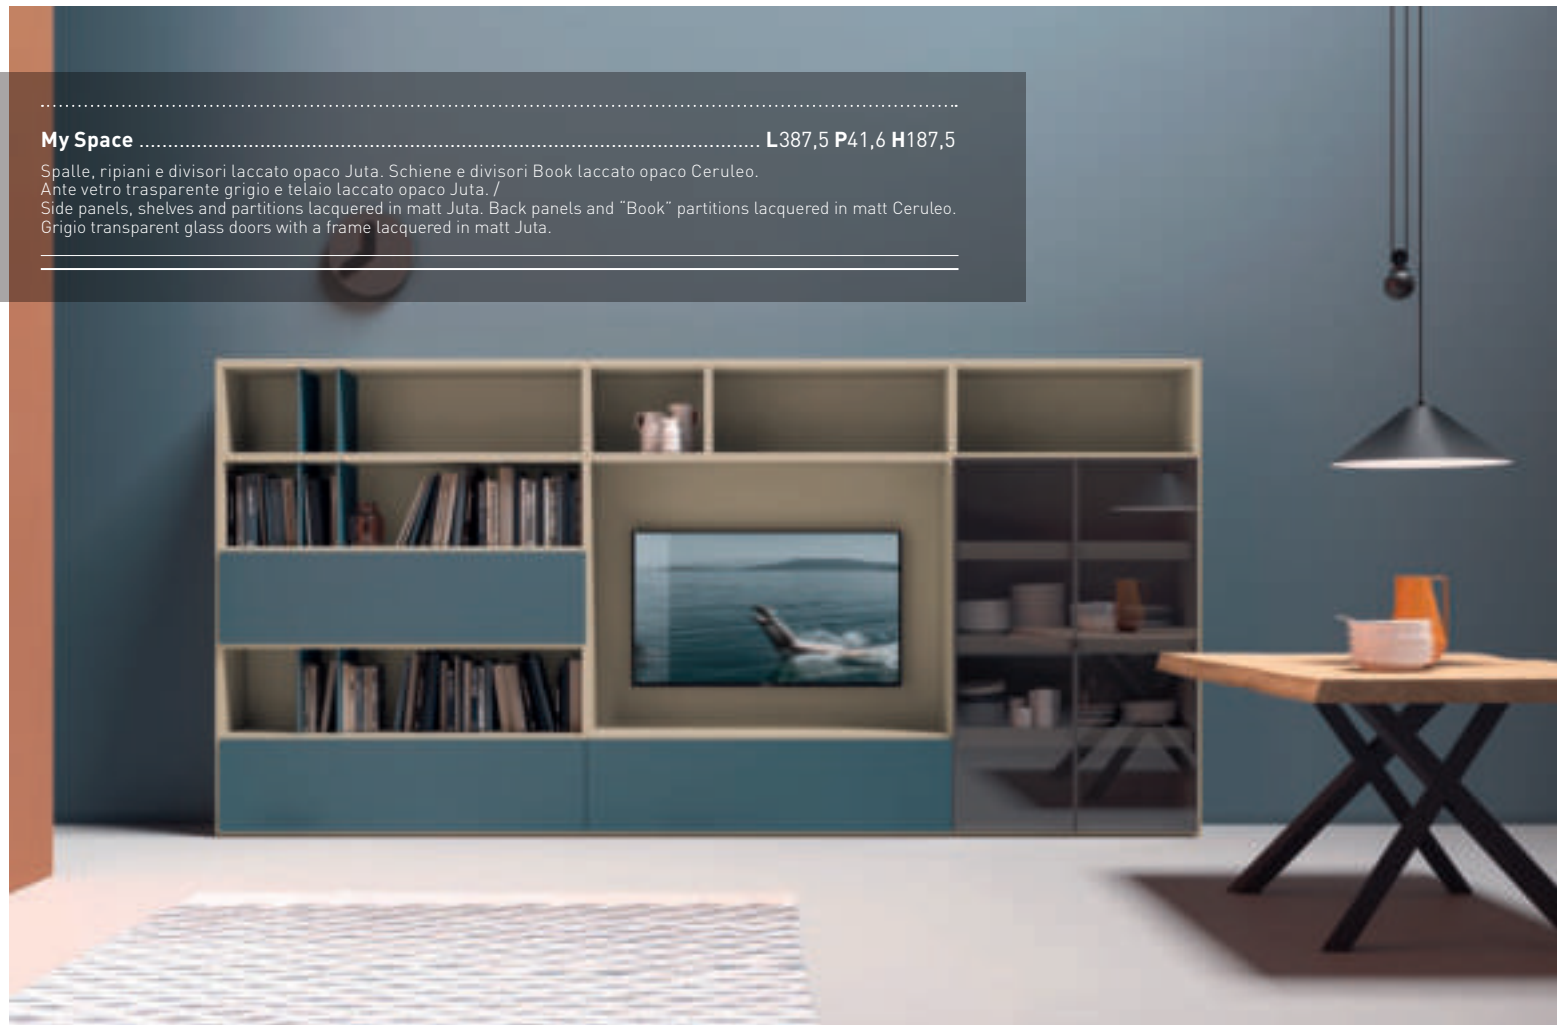

Home
 L. 291,5 p. 64

Contract
 L. 259,5 p. 30

Home
 L. 227,5 195,5 p. 53

Home
 L. 323,5 p. 59

My Space L435,5 P54,8 H2247

Spalle, ripiani e divisori Fashion wood Rovere Fossile. Divisori Book laccato opaco Curcuma.
 Schiene e ante laccato opaco Fango. /
 Side panels, shelves and partitions in Fossile oak Fashion Wood. "Book" partitions lacquered in matt Curcuma.
 Back panels and doors lacquered in matt Fango.