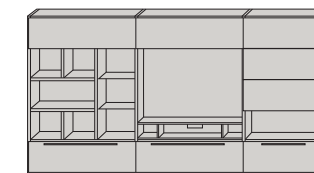

Home
L. 355,5 ..... p. 72