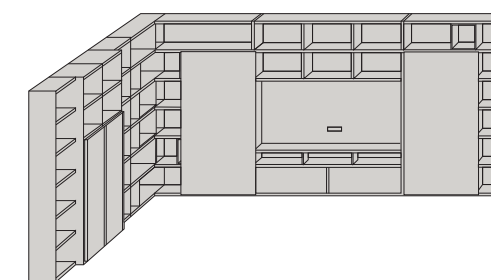

Home
L. 387,5/480 .....p. 90