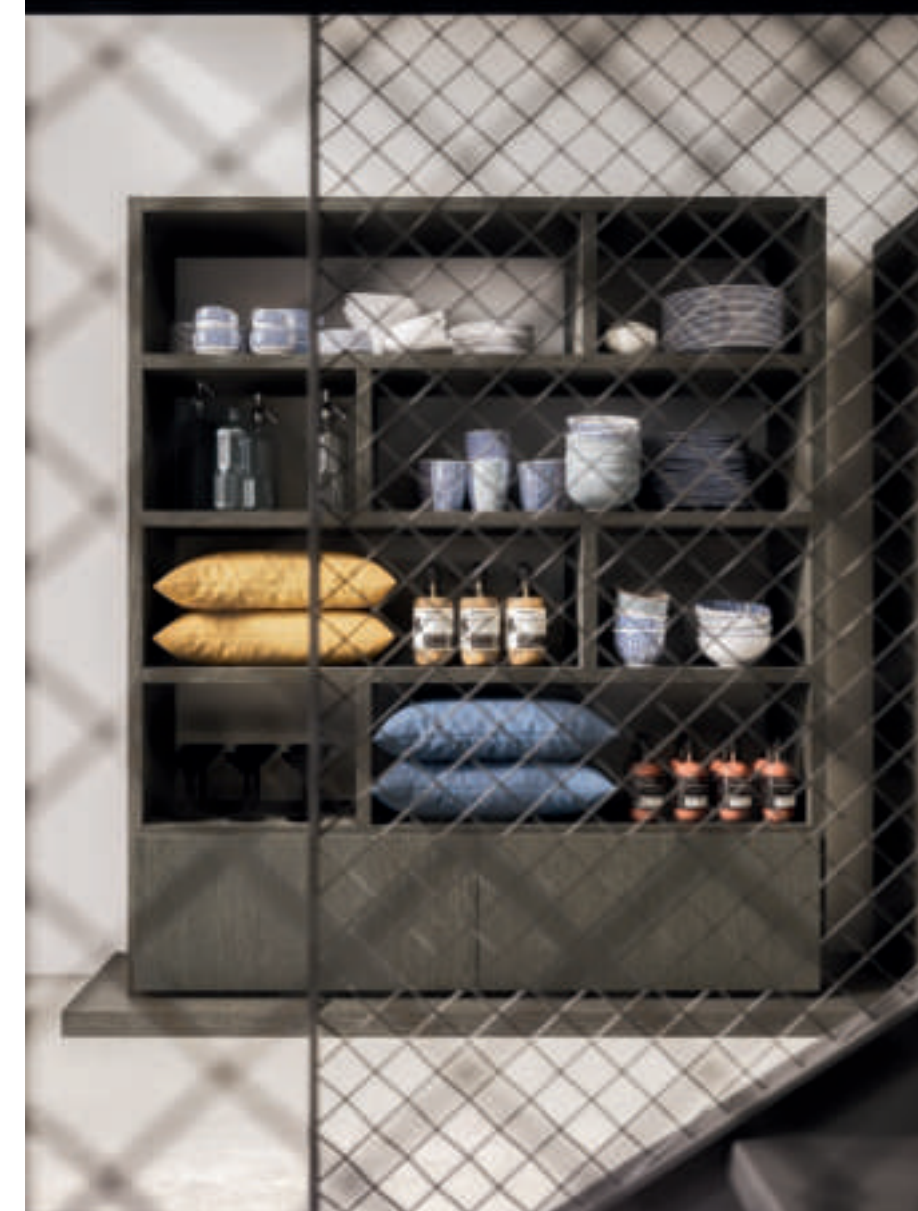

Lo spazio può essere organizzato con scaffalature, cassettiere, zone aperte o angoli più intimi dove esporre la merce, ma anche dove lasciare il giusto tempo al cliente per pensare e scegliere.

The space can be organised with shelves, drawers, open areas or more intimate corners in which to display products, but also to leave customers the space to think and choose.

El espacio puede organizarse con estanterías, cajoneras, zonas abiertas o rincones más íntimos en los que exponer la mercancía y en los que el cliente tenga tiempo para pensar y elegir.

L'espace peut être organisé avec des étagères, des blocs tiroirs, des zones ouvertes ou des angles plus intimes où exposer la marchandise, mais aussi laisser le temps nécessaire au client pour penser et choisir.

Der Raum kann mit Regalen, Schubladenschränken, offenen Bereichen oder intimen Ecken gestattet werden, in denen die Waren ausgestellt werden, es können aber auch Bereiche entstehen, in denen sich der Kunde Zeit zum Nachdenken oder auswählen nehmen kann.

Пространство может быть организовано с помощью шкафов и стеллажей, тумбочек и кассетниц, открытых зон или более закрытых и частных уголков, где можно представить товар, а также дать нужное время покупателю или заказчику, чтобы подумать, сделать выбор или принять решение.