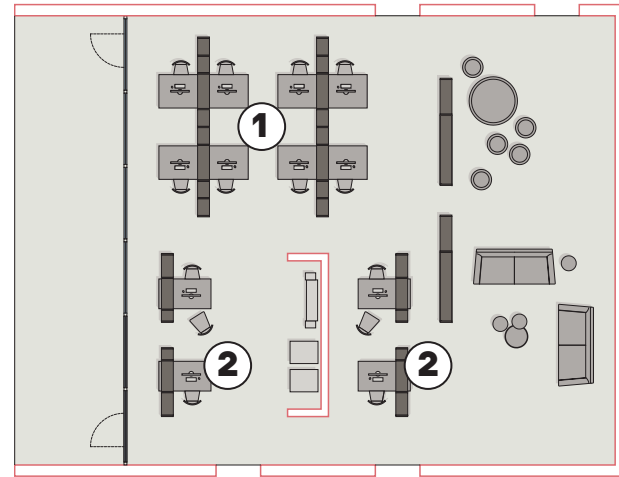

1 POSTAZIONE MULTIPLA Composizione con 2 tavoli Aliante
MULTIPLE WORKSTATIONS Compositions with 2 Aliante tables

2 POSTAZIONE SINGOLA Composizione con tavolo Aliante
SINGLE WORKSTATIONS Compositions with an Aliante table